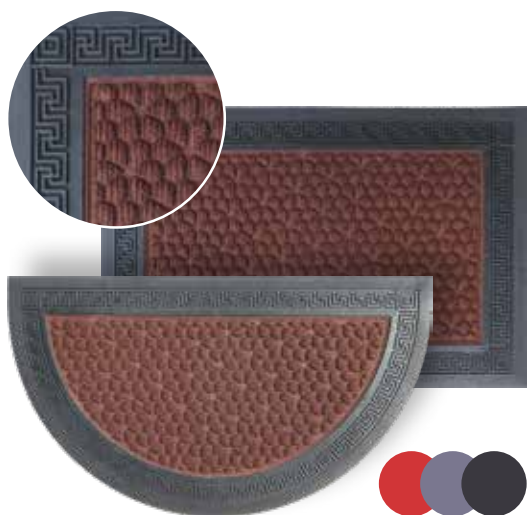

Atene

In gomma e poliestere

In rubber and polyester
In caoutchouc et polyester

ATENE

| | | | |
|---------------|---------------|--------|---|
| 8000771610301 | 40 x 62 x 0.8 | PCS 10 |  |
| 8000771610509 | 38 x 68 x 0.8 | PCS 10 |  |