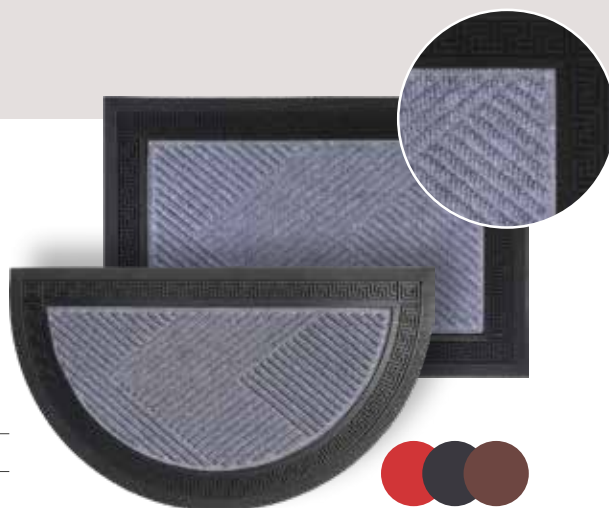

Atene

In gomma e poliestere

In rubber and polyester
In caoutchouc et polyester

ATENE

| | | | |
|---------------|---------------|--------|---|
| 8000771610301 | 40 x 62 x 0.8 | PCS 10 |  |
| 8000771610509 | 38 x 68 x 0.8 | PCS 10 |  |