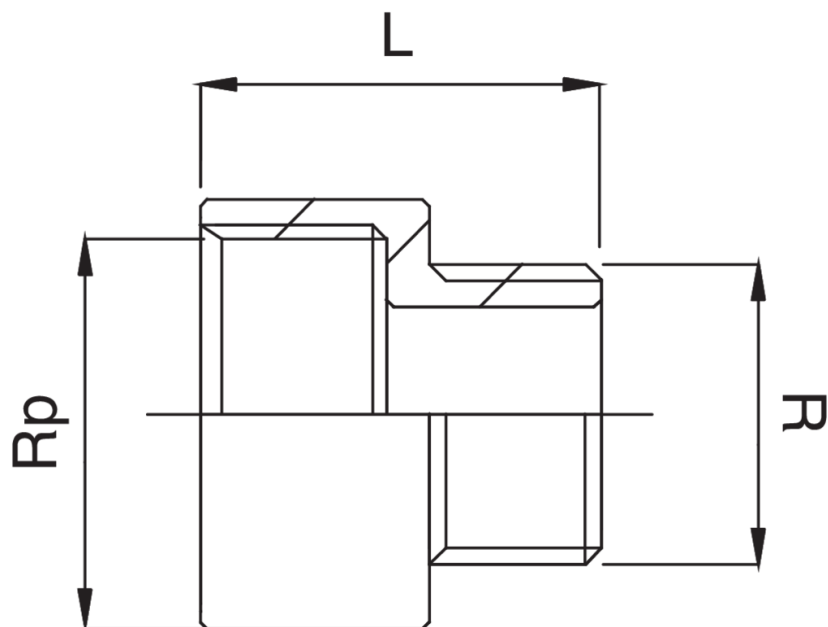

OT5525

Riduzione filetto femmina/maschio,

Specifiche tecniche

Disegno

Tabella

RP X R	BAG	MASTER BOX	CODICE	L
3/8" x 1/4"	10	400	OT5525A38A14000	23
1/2" x 3/8"	10	250	OT5525A12A38000	24
3/4" x 3/8"	10	250	OT5525A34A38000	28
3/4" x 1/2"	10	200	OT5525A34A12000	28
1" x 1/2"	10	100	OT5525B01A12000	30
1" x 3/4"	10	100	OT5525B01A34000	31
1"1/2 x 1"1/4	10	70	OT5525B12B14000	44
1"1/4 x 1"	5	60	OT5525B14B01000	35
2" x 1"1/2	6	100	OT5525B12C02000	55