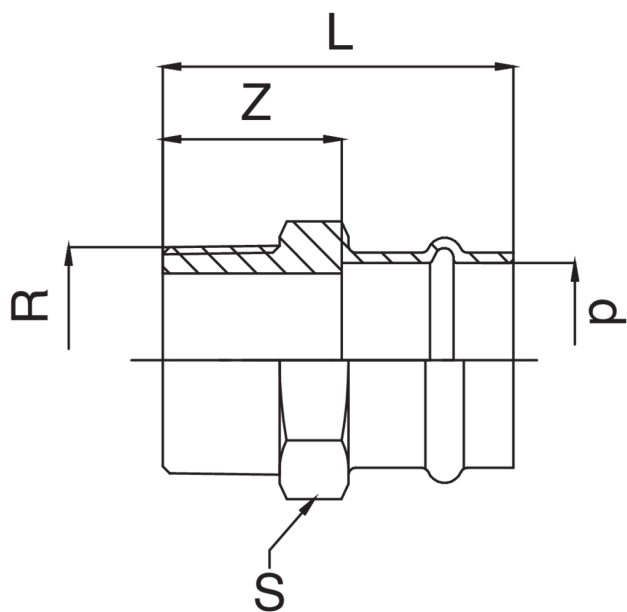

Manicotto femmina filettato maschio.

Specifiche tecniche

Disegno

Tabella

D X R	BAG	MASTER BOX	CODICE	L	S	Z
12 x 3/8"	10	250	RS8243A38012000	40	21	22
12 x 1/2"	10	200	RS8243A12012000	43	21	25
15 x 3/8"	10	200	RS8243A38015000	44	25	22
15 x 1/2"	10	150	RS8243A12015000	46	25	24
15 x 3/4"	10	100	RS8243A34015000	48	28	26
18 x 1/2"	10	150	RS8243A12018000	48	27	25
18 x 3/4"	10	100	RS8243A34018000	49	28	26
22 x 1/2"	10	100	RS8243A12022000	49	32	25
22 x 3/4"	10	100	RS8243A34022000	51	32	27
22 x 1"	5	70	RS8243B01022000	52	34	28
28 x 3/4"	5	70	RS8243A34028000	52	38	27
28 x 1"	5	50	RS8243B01028000	54	38	29
28 x 1"1/4	5	50	RS8243B14028000	58	42	33
35 x 1"	5	30	RS8243B01035000	58	46	32
35 x 1"1/2	5	25	RS8243B12035000	60	48	34
35 x 1"1/4	5	40	RS8243B14035000	60	46	34
42 x 1"1/2	5	25	RS8243B12042000	75	56	39
42 x 1"1/4	5	20	RS8243B14042000	75	56	39
54 x 1"1/2	1	15	RS8243B12054000	81	68	41
54 x 2"	1	10	RS8243C02054000	86	68	46