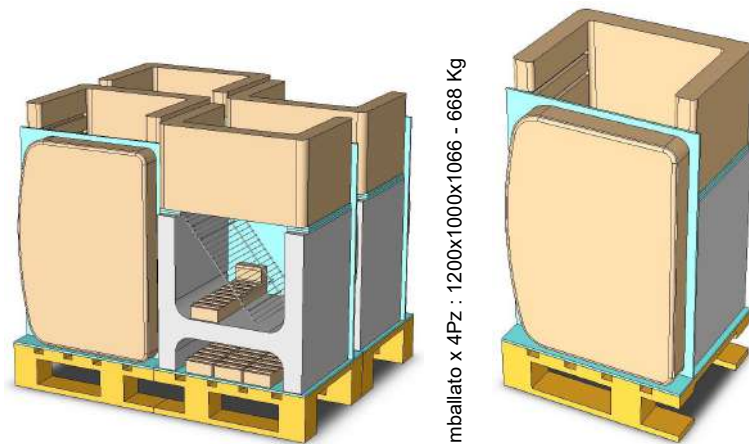

Gross Weight/Peso Lordo: **167** Kg

Envelope/Imballo: **N°4-600x500x1066** mm

Pallet: **600x500 - LM** mm

Versions/Versioni Montate:

**B** BIANCO Code: **050535B** - EAN: **8023034045085**  
Dim.: **820x600x1091** - Pall.: **820x600**

**N** NATURALE Code: **...N** - EAN: **...**  
Dim.: **... - Pall.: ...**

Details Envelope/Dettaglio imballo:

imballato x 4Pz : 1200x1000x1066 - 668 Kg

COMPONENTS INCLUDED/COMPONENTI INCLUSI:

EXPLODED VIEW/ESPLOSO: