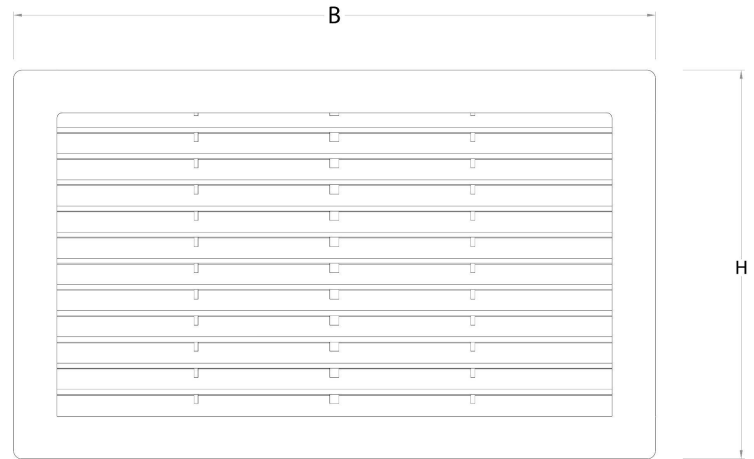

Rectangular recessed mounting grilles (P-series)

Item	BxH mm	S mm	Hole mm	Pass Air cm ²	Adjustable air flow + Insect screen
PADR3823B	380x230	16	335x190	110	✓
PADR3823M	380x230	16	335x190	110	✓
PADR3823N	380x230	16	335x190	110	✓

Description: Rectangular recessed mounting grille (P-series)

Material: ABS plastic

Colour: PADR3823B White - PADR3823M Brown - PADR3823N Black

Features: Rectangular recessed mounting grille (P-series) including insect screen and adjustable air flow. It can be positioned both indoors and outdoors.